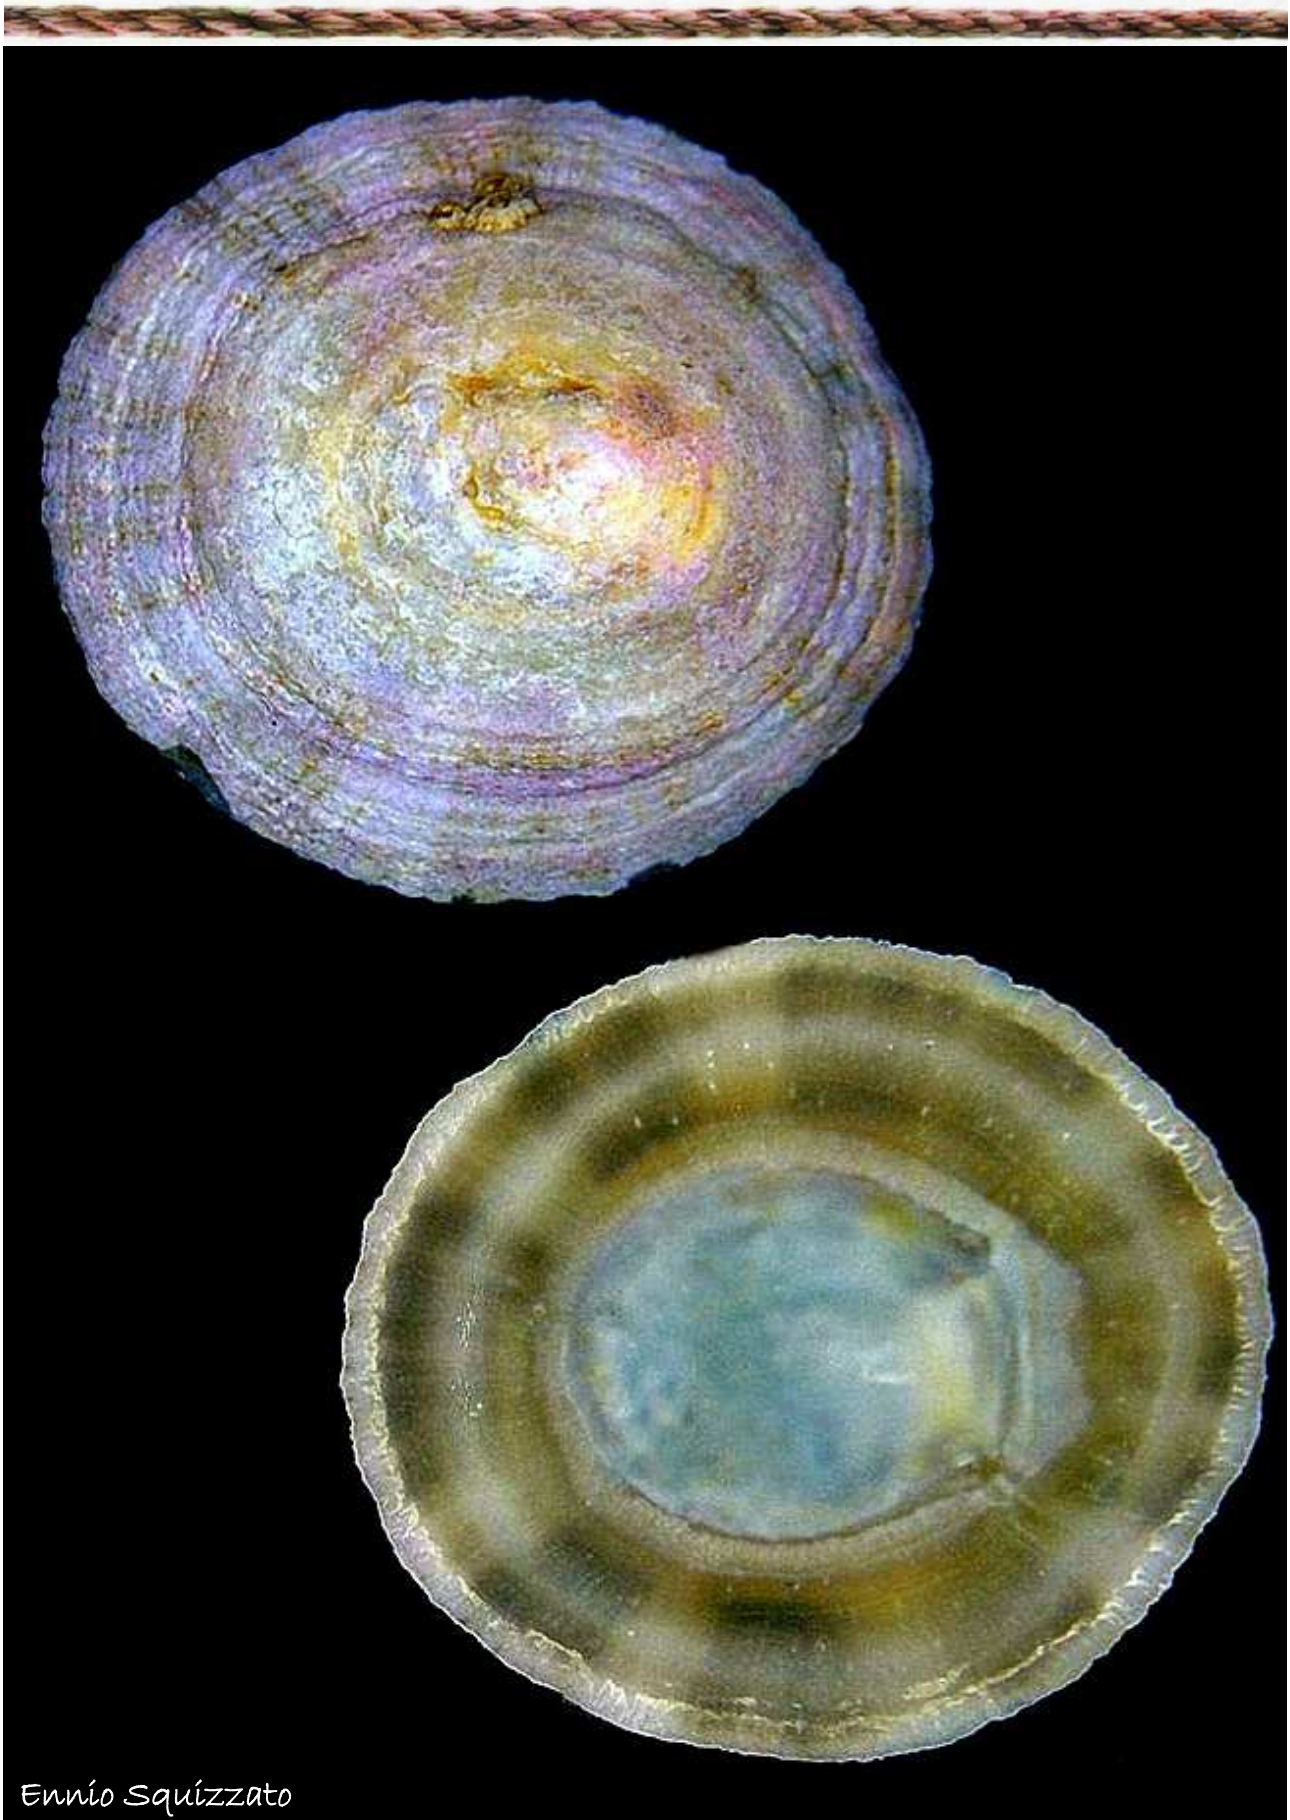

This work is part of the International Teaching Malacology Project and is dedicated to educational activities. It has therefore not for profit and may not be sold or used for commercial purposes .

We owe thanks to all those from whom we took some photos. These were used exclusively for educational purposes within the project and meet the requirements in terms of scientific , educational and not for profit usage. The images used remain the property of the authors and for this purpose on the images of the photographic database of the project is written their name. In this work, are written only the names different by the authors of this volume.

This first edition will surely be subject to revisions that will aris, in the context of the project , based on collaborations with the other participating countries .

Edoardo Perna

Cellana rota (Gmelin, 1791)